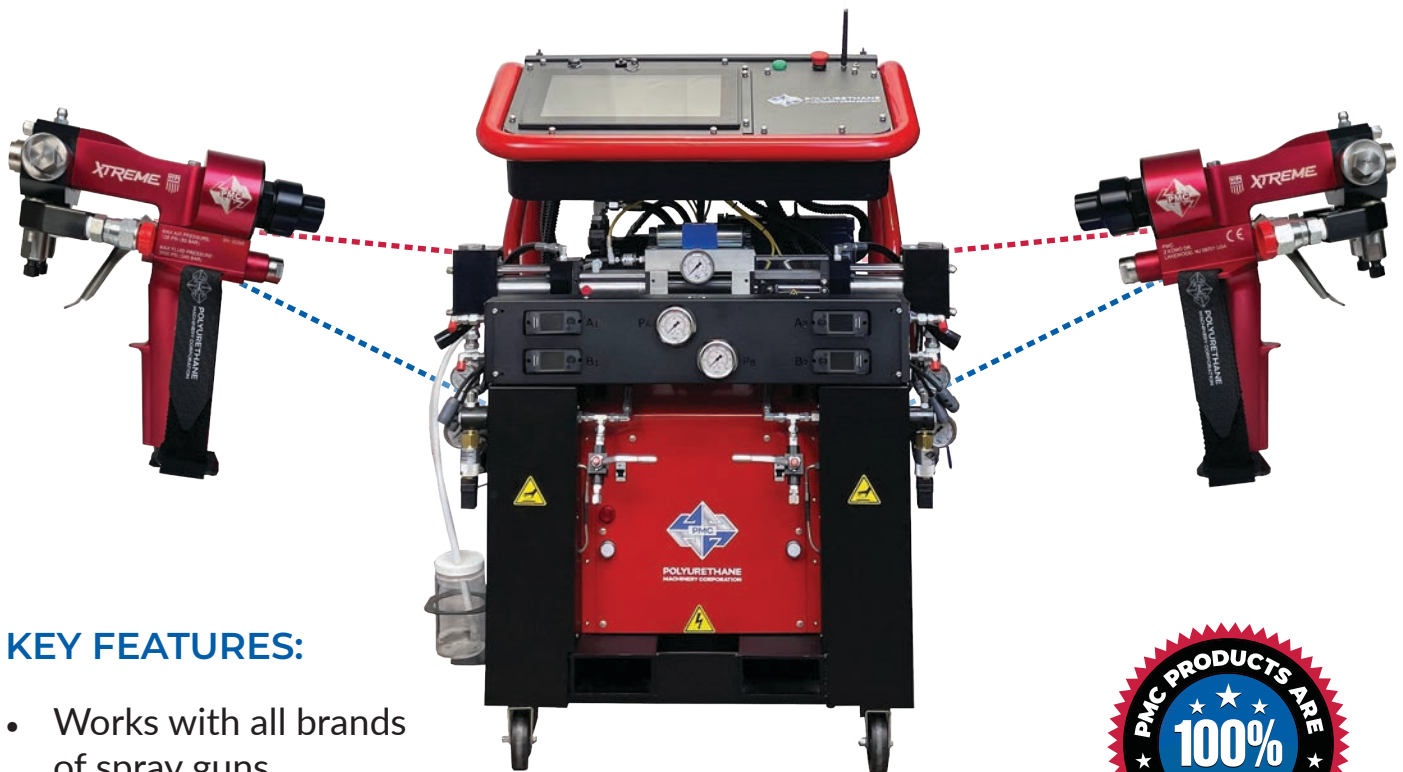

POLYURETHANE
MACHINERY CORPORATION

INTRODUCING PMC'S NEW DUAL GUN PROPORTIONER

PREMIER MACH 2

SPRAY **2Xs FASTER** WITH
TWO GUNS ON ONE MACHINE

KEY FEATURES:

- Works with all brands of spray guns
- Dual guns spray on-ratio; maintains ideal pressure
- Saves time and money
- PMC durability and reliability