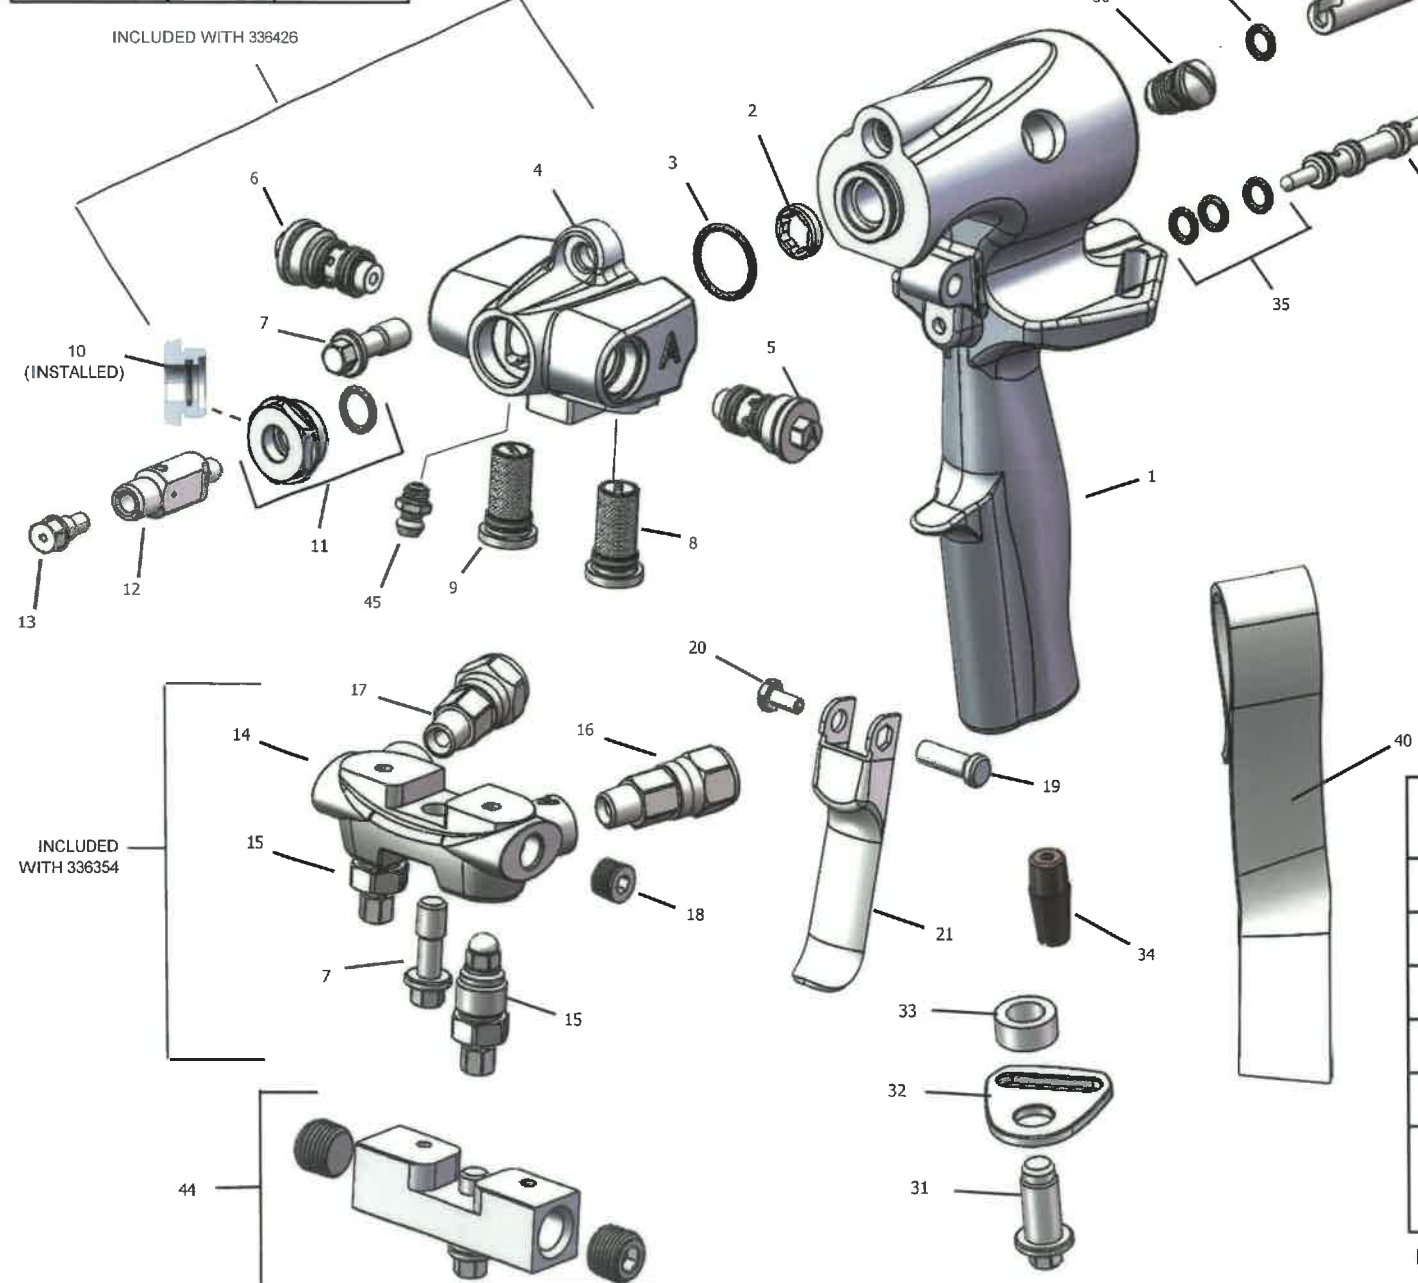

ST1 PLURAL COMPONENT, AIR PURGE SPRAY GUN—COMPONENTS

EXTENSION TIPS (INCLUDES DRILL BIT)

PART #	SIZE	ADDED LENGTH
336458	01 XS (.060)	1/2 IN
336459	01 XL (.060)	1 IN
336460	15 XS (.064)	1/2 IN
336461	15 XL (.064)	1 IN
336462	02 XS (.070)	1/2 IN
336463	02 XL (.070)	1 IN

PART #	SIZE	STD. IMP SIZE EQUIVALENT
336447	B	01 (.042)
336448	C	15 (.047)
336449	D	02 (.052)
336450	E	03 (.060)
336451	F	04 (.070)

INDIVIDUAL MIX TIPS (INCLUDES DRILL BIT)

PART #	SIZE
336452	00 (.052)
336453	01 (.060)
336454	15 (.064)
336455	02 (.070)
336456	03 (.086)
336457	04 (.093)

NOTE: SS Side Seals also available (PN 336381)

PARTS LIST

ITEM #	PART #	DESCRIPTION	QTY.
1	336352	HANDLE	1
2	336359	SHAFT GUIDE	1
3	336417	O-RING, HEAD AND HANDLE JUNCTION (2-PACK)	1
4	336353	HEAD	1
5	336375	SIDE SEAL CARTRIDGE ASSEMBLY, A-SIDE	1
6	336376	SIDE SEAL CARTRIDGE ASSEMBLY, B-SIDE	1
7	336356	MANIFOLD SCREW	2
8	336360	CHECK VALVE, A-SIDE	1
9	336361	CHECK VALVE, B-SIDE	1
10	336415	O-RING, GUIDE AND HOUSING (10-PACK)	1
11	336437	GUIDE (INCLUDES ITEM 10)	1
12	336446	MIX CHAMBER	1
13	336452	MIX TIP	1
14	336355	FLUID MANIFOLD	1
15	336372	MANUAL VALVE	2
16	336357	SWIVEL ADAPTER, A-SIDE	1
17	336358	SWIVEL ADAPTER, B-SIDE	1
18	336335	PIPE PLUG, 1/8 NPT 303 SS	2
19	336364	TRIGGER STUD	1
20	336385	TRIGGER SCREW	1
21	336363	TRIGGER	1
22	336370	ROD & PISTON ASSEMBLY	1
23	336419	O-RING, AIR PISTON (2-PACK)	1
24	336373	END CAP	1
25	336375	SPRING	1
26	336413	O-RING, SAFETY STOP (2-PACK)	1
27	336377	SAFETY STOP KNOB	1
28	336376	LOCK ARM	1
29	336420	O-RING, END CAP (2-PACK)	1
30	336394	CHECK VALVE ASS'Y, AIR	1
31	336401	STUD	1
32	336399	CLIP	1
33	336400	SPACER	1
34	336374	MUFFLER	1
35	336412	O-RING, AIR VALVE AND PISTON ROD (10-PACK)	4
36	336366	VALVE STEM	1
37	336367	SPRING	1
38	336395	QD BASE	1
39	336396	QD STEM	1
40	336398	STRAP	1
41	336643	HOSE	1
42	336408	BALL VALVE	1
43	336397	QD COUPLER	1
44	336436	FLUSH MANIFOLD ASSEMBLY	1
45	336738	GREASE FITTING	1